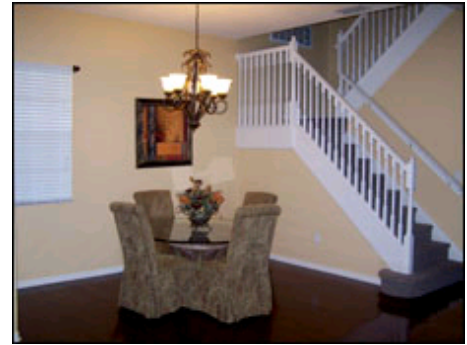

**20008 Bluff Oak Blvd
Tampa, FL 33647**

Live Oak Preserve

5 bed, 3.5 bath
3600 Sq Ft
Single Family Home
3 Car Garage

This large home is located in New Tampa right off Bruce B Downs Blvd. It's located just minutes from downtown Tampa and right around the corner from The Shops at Wiregrass, shopping, dining, entertainment, and great schools. This two story home features hardwood floors, granite countertops, stainless-steel appliances, loft, and office. The master suite boasts 2 walk-in closets, 2 separated sinks, shower, and garden tub. The upstairs also features 4 other bedrooms with jack and jill bathrooms.

The secured community has a large clubhouse, resort-style pool, billiards, fitness center, playgrounds, and more.

Brooke Sloane Properties, Inc.

Office: (813) 412-2398

Email: info@bsptampa.com

Website: www.brookesloaneproperties.com